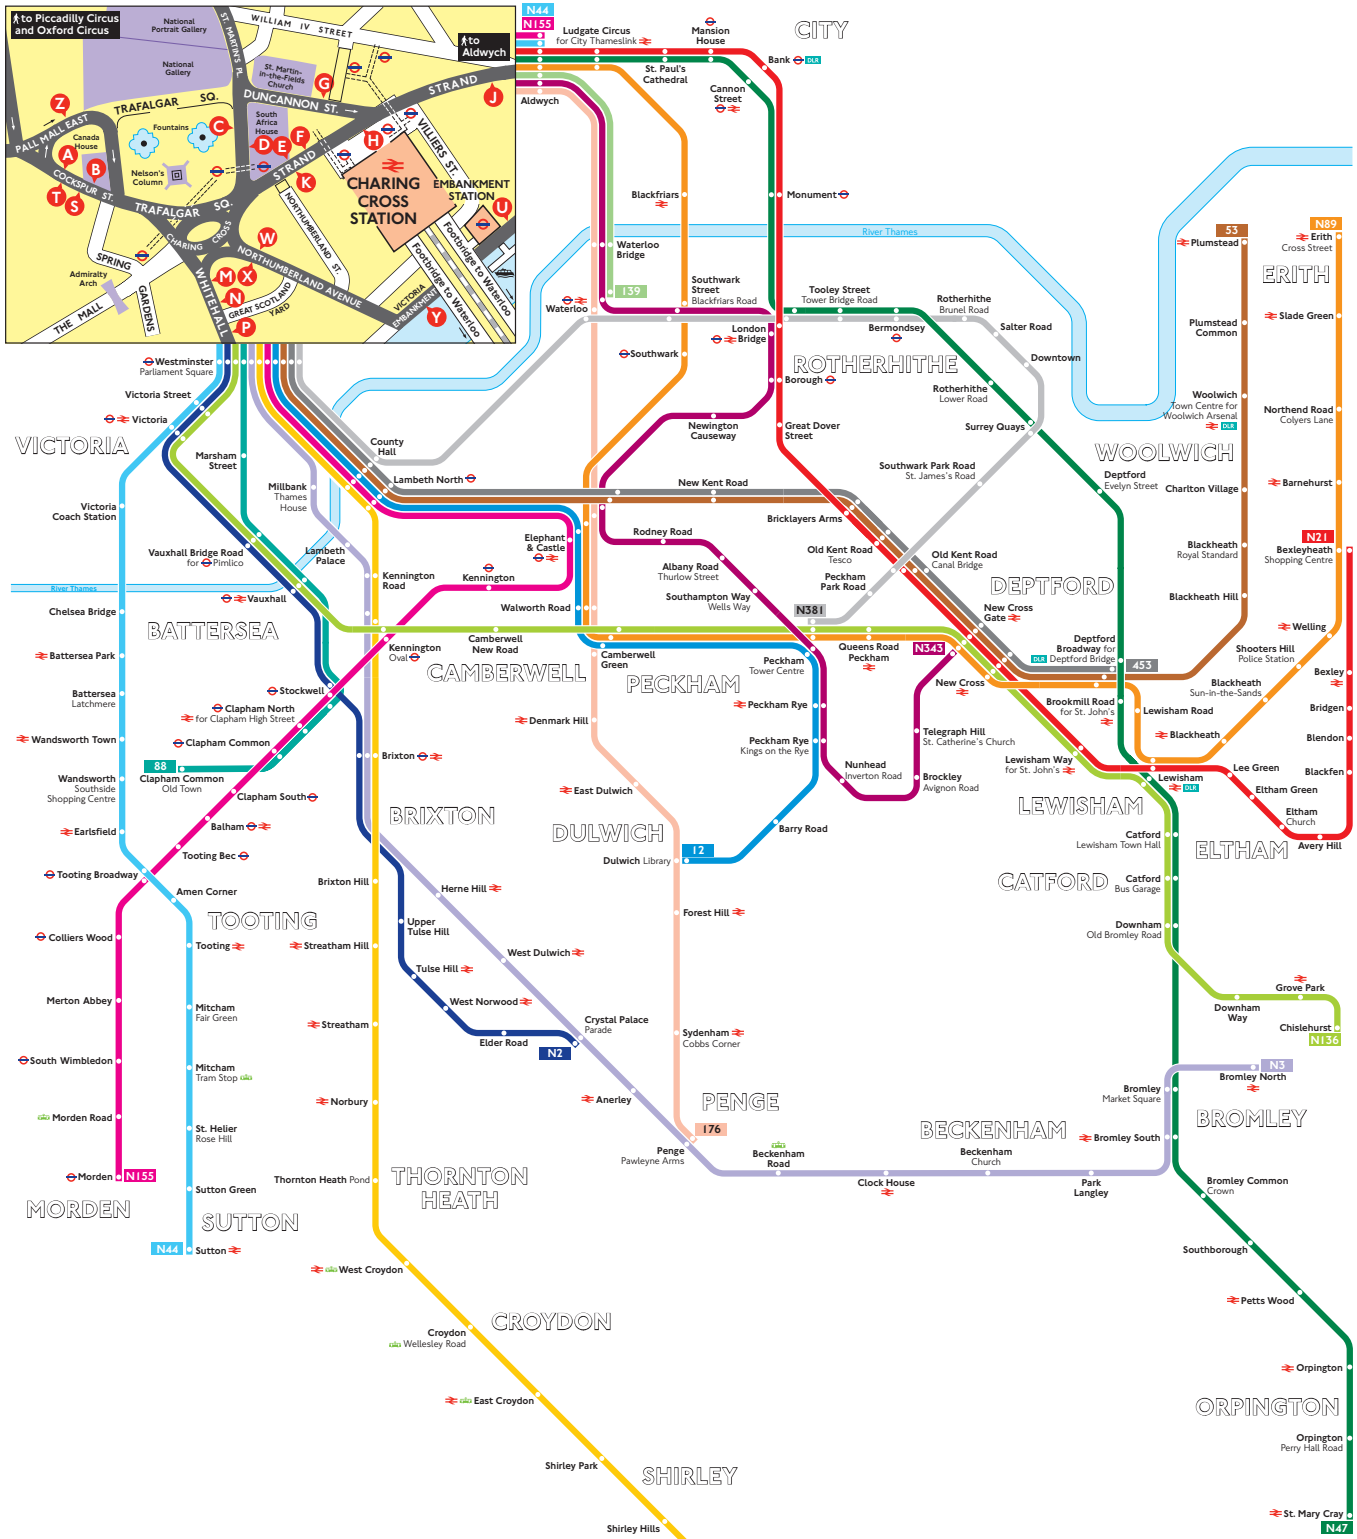

# Night buses from Trafalgar Square to south east London

## Route finder Night buses including 24-hour routes

Bus route	Towards	Bus stops
12	Dulwich	A P
53	Plumstead	A
88	Clapham Common	A N
139	Waterloo	A G
176	Penge	G
453	Deptford	A P
N2	Crystal Palace	N
N3	Bromley	A N
N21	Bexleyheath	G
N44	Sutton	A G P
N47	St. Mary Cray	G
N89	Erith	G
N136	Chislehurst	A N
N155	Morden	A G P
N159	New Addington	A G P
N343	New Cross Gate	G
N381	Peckham	P

- Connections with Underground
- Connections with National Rail
- Connections with Docklands Light Railway
- Connections with Tramlink